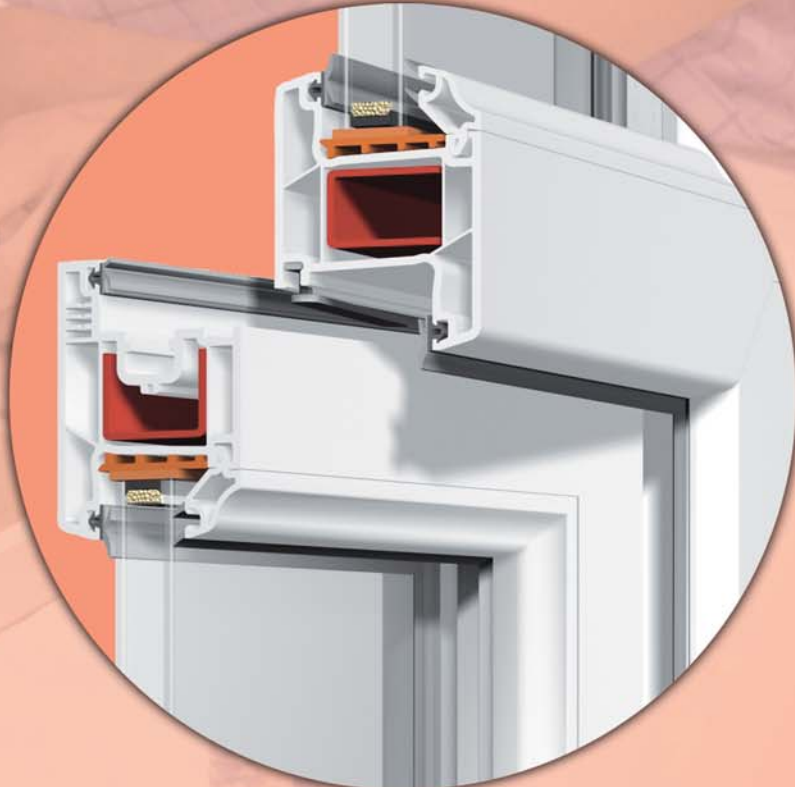

Pencerelerinizde mükemmel görünüm

Excellent windows outlook

Modern yapılar için tasarladığımız pencerelerimizde; konfor, tasarım fonksiyonellik ve güvenlik gibi özellikleri sizin isteklerinizle, kusursuz bir şekilde birleştirdik.

We have combined comfort, representation, functional building, and security for our windows which have been designed for modern construction.

- 60 mm. profil kalınlığı.
- Isı ve ses yalıtımında yüksek standart.
- Kendinden contalı profiller sayesinde mükemmel yalıtım, uzun ömür.
- Cam çtası çeşitliliği ile tek, çift ve üç cam uygulamaları.
- Tek tip destek sacı.
- Dışa açılma özelliği sayesinde rahat kullanım alanı yaratması.

- 60 mm. profile thickness.
- High standard in heat and sound insulation.
- Profiles with gasket application have excellent insulation and long life.
- The diversity of the glass strip provides single, double and triple glass applications.
- Single type steel reinforcement.
- Outside opening specification provides convenient usage.

PDA603

Dışa Açılır Sistem
Outside Opening System