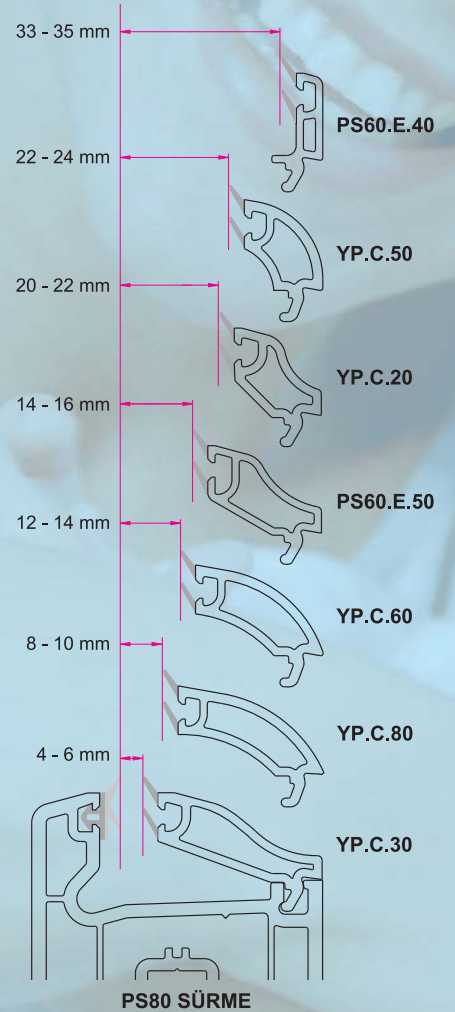

PS70

PS70
Üç Raylı Sürme
Three Track Sliding

Hayatın stresinden uzaklaşıp doğayla içiçe yaşamamız ve mimari tasarımlarınızda, özgür düşünebilmenizi sağlayan geniş mekanların sistemleri.

Sliding series provides you the comfort of living within the nature, free of stress and in free architectural designed larger areas.

PS70
Çift Raylı Sürme
Double Track Sliding