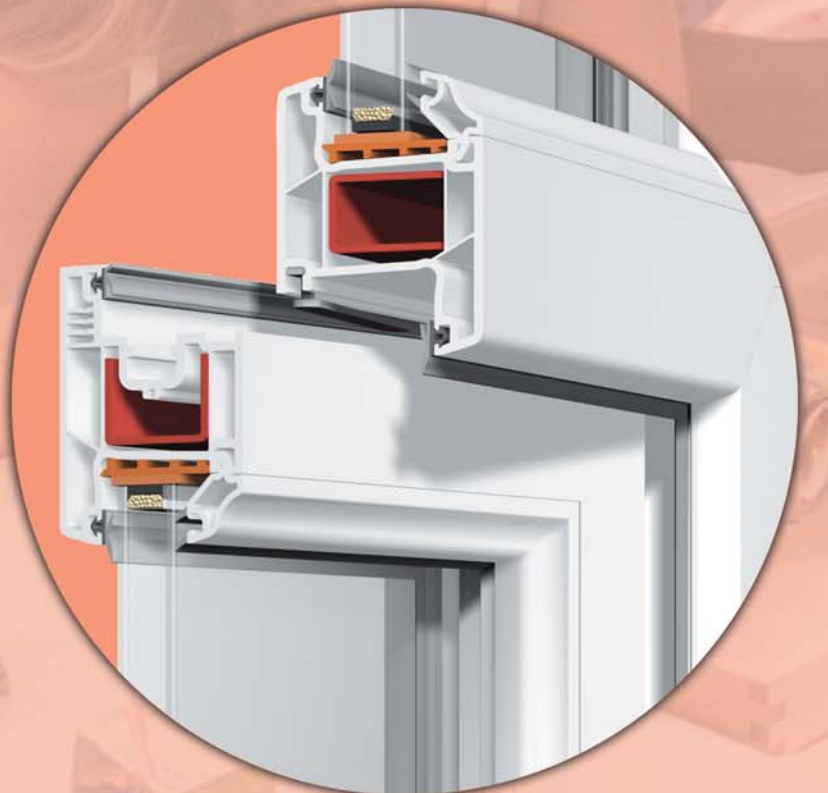

Dışa Açılım

Pencerelerinizde mükemmel görünüm

Excellent windows outlook

Modern yapılar için tasarladığımız pencerelerimizde; konfor, tasarım fonksiyonellik ve güvenlik gibi özellikleri sizin isteklerinizle, kusursuz bir şekilde birleştirdik.

We have combined comfort, representation, functional building, and security for our windows which have been designed for modern construction.

- 60 mm. profil kalınlığı.
- Isı ve ses yalıtımında yüksek standart.
- Kendinden contalı profiller sayesinde mükemmel yalıtım, uzun ömür.
- Cam çitası çeşitliliği ile tek, çift ve üç cam uygulamaları.
- Tek tip destek sacı.
- Dışa açılma özelliği sayesinde rahat kullanım alanı yaratması.

- 60 mm. profile thickness.
- High standard in heat and sound insulation.
- Profiles with gasket application have excellent insulation and long life.
- The diversity of the glass strip provides single, double and triple glass applications.
- Single type steel reinforcement.
- Outside opening specification provides convenient usage.

PDA603

Dışa Açılır Sistem

Outside Opening System