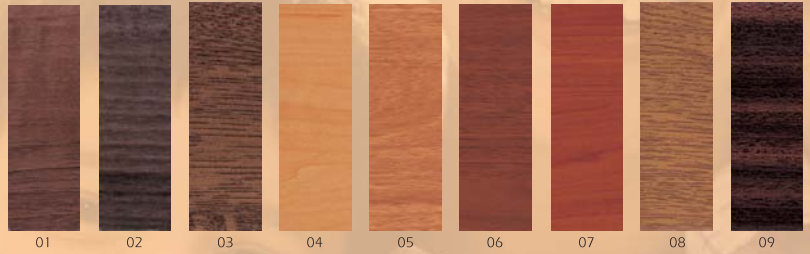

Zengin Renk Seçeneklerimizden Örnekler
Different options which are included in our wide range color alternatives

Yardımcı Profiller

YP.C.40

YP.C.50

YP.C.60

PS60.E.40

YP.C.30

PS60.E.50